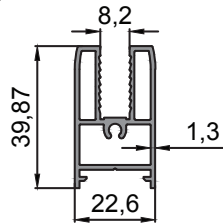

- 10-10380
- Silinebilir Yan Kasa Alt Profili
Erasable Side Frame Bottom Profile
- 1.653 kg/m

- 10-10382
- Silinebilir Alt Kasa Profili
Erasable Bottom Frame Profile
- 1.168 kg/m

- 10-10393
- Çift Cam Alt Kasa Profili
Double Glazing Bottom Frame Profile
- 1.206 kg/m

- 10-10392
- Çift Cam Yan Kasa Profili
Double Glazing Side Frame Profile
- 2.038 kg/m

- 10-10383
- Silinebilir Isıcam Kulaklı Baza Profili
Plinth Profile With Erasable Insulating Glazing Ears
- 0.715 kg/m

- 10-10384
- Silinebilir Isıcam Baza Profili
Wipeable Insulating Heat Glazing Plinth Profile
- 0.490 kg/m

- 10-10385
- Silinebilir Isıcam Kenet Profili
Wipeable Insulating Heat Glazing Clamp Profile
- 0.729 kg/m

- 10-10386
- Silinebilir Tek Cam Baza Profili
Wipeable Insulating Single Glazing Plinth Profile
- 0.634 kg/m

- 10-10387
- Silinebilir Tek Cam Kenet Profili
Wipeable Insulating Single Glazing Clamp Profile
- 0.886 kg/m