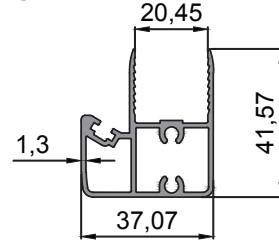

- 10-10380
- Silinebilir Yan Kasa Alt Profili
Erasable Side Frame Bottom Profile
- 1.653 kg/m

- 10-10382
- Silinebilir Alt Kasa Profili
Erasable Bottom Frame Profile
- 1.168 kg/m

- 10-10393
- Çift Cam Alt Kasa Profili
Double Glazing Bottom Frame Profile
- 1.206 kg/m

- 10-10392
- Çift Cam Yan Kasa Profili
Double Glazing Side Frame Profile
- 2.038 kg/m

- 10-10383
- Silinebilir Isıcam Kulaklı Baza Profili
Plinth Profile With Erasable Insulating Glazing Ears
- 0.715 kg/m

- 10-10384
- Silinebilir Isıcam Baza Profili
Wipeable Insulating Heat Glazing Plinth Profile
- 0.490 kg/m

- 10-10385
- Silinebilir Isıcam Kenet Profili
Wipeable Insulating Heat Glazing Clamp Profile
- 0.729 kg/m

- 10-10386
- Silinebilir Tek Cam Baza Profili
Wipeable Insulating Single Glazing Plinth Profile
- 0.634 kg/m

- 10-10387
- Silinebilir Tek Cam Kenet Profili
Wipeable Insulating Single Glazing Clamp Profile
- 0.886 kg/m