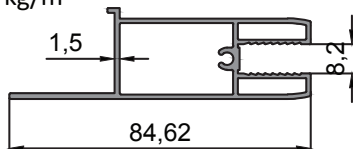

- 10-10388
- Silinebilir Tek Cam Kulaklı Baza Profili
  Wipeable Single Glazing Ear Plinth Profile
- 0.883 kg/m