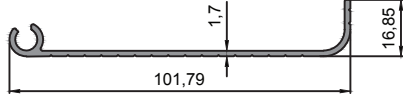

- 10-10384
- Silinebilir Isıcam Baza Profili
Wipeable Insulating Heat Glazing Plinth Profile
- 0.490 kg/m

- 10-10385
- Silinebilir Isıcam Kenet Profili
Wipeable Insulating Heat Glazing Clamp Profile
- 0.729 kg/m

- 10-10386
- Silinebilir Tek Cam Baza Profili
Wipeable Insulating Single Glazing Plinth Profile
- 0.634 kg/m

- 10-10387
- Silinebilir Tek Cam Kenet Profili
Wipeable Insulating Single Glazing Clamp Profile
- 0.886 kg/m

- 10-10388
- Silinebilir Tek Cam Kulaklı Baza Profili
Wipeable Single Glazing Ear Plinth Profile
- 0.883 kg/m

- 10-10389
- Silinebilir K peşte Profili
Wipeable Handrail Profile
- 0.580 kg/m

- 10-10390
- Silinebilir K peşte Baęlantı Profili
Wipeable Handrail Connection Profile
- 0.309 kg/m