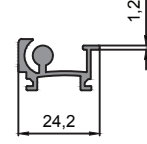

- 10-10384
- Silinebilir Isıcam Baza Profili
Wipeable Insulating Heat Glazing Plinth Profile
- 0.490 kg/m

- 10-10385
- Silinebilir Isıcam Kenet Profili
Wipeable Insulating Heat Glazing Clamp Profile
- 0.729 kg/m

- 10-10386
- Silinebilir Tek Cam Baza Profili
Wipeable Insulating Single Glazing Plinth Profile
- 0.634 kg/m

- 10-10387
- Silinebilir Tek Cam Kenet Profili
Wipeable Insulating Single Glazing Clamp Profile
- 0.886 kg/m

- 10-10388
- Silinebilir Tek Cam Kulaklı Baza Profili
Wipeable Single Glazing Ear Plinth Profile
- 0.883 kg/m

- 10-10389
- Silinebilir K peşte Profili
Wipeable Handrail Profile
- 0.580 kg/m

- 10-10390
- Silinebilir K peşte Baęlantı Profili
Wipeable Handrail Connection Profile
- 0.309 kg/m