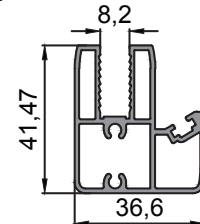

- 10-10392
- Çift Cam Yan Kasa Profili
Double Glazing Side Frame Profile
- 2.038 kg/m

- 10-10383
- Silinebilir Isıcam Kulaklı Baza Profili
Plinth Profile With Erasable Insulating Glazing Ears
- 0.715 kg/m

- 10-10384
- Silinebilir Isıcam Baza Profili
Wipeable Insulating Heat Glazing Plinth Profile
- 0.490 kg/m

- 10-10385
- Silinebilir Isıcam Kenet Profili
Wipeable Insulating Heat Glazing Clamp Profile
- 0.729 kg/m

- 10-10386
- Silinebilir Tek Cam Baza Profili
Wipeable Insulating Single Glazing Plinth Profile
- 0.634 kg/m

- 10-10387
- Silinebilir Tek Cam Kenet Profili
Wipeable Insulating Single Glazing Clamp Profile
- 0.886 kg/m

- 10-10388
- Silinebilir Tek Cam Kulaklı Baza Profili
Wipeable Single Glazing Ear Plinth Profile
- 0.883 kg/m

- 10-10389
- Silinebilir K peşte Profili
Wipeable Handrail Profile
- 0.580 kg/m

- 10-10390
- Silinebilir K peşte Baęlantı Profili
Wipeable Handrail Connection Profile
- 0.309 kg/m